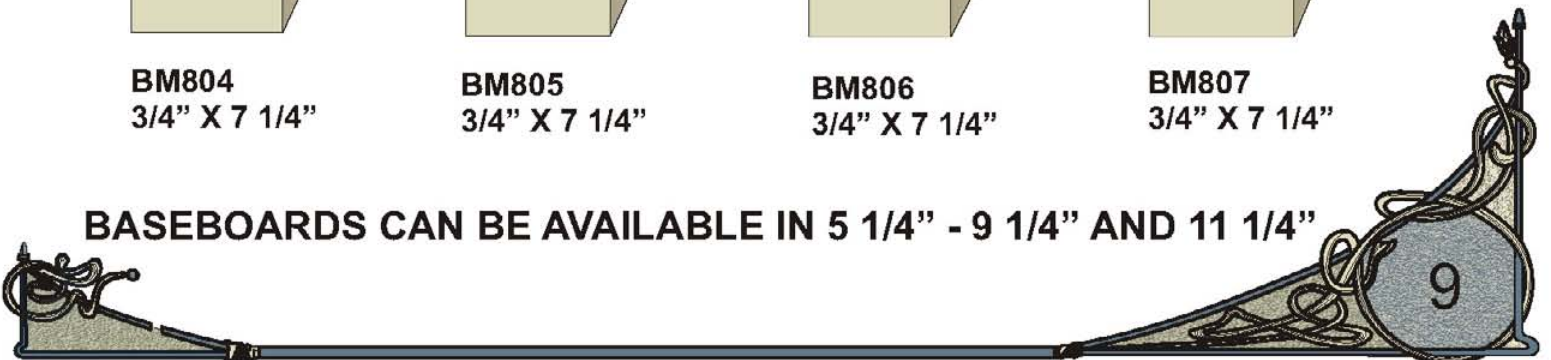

TANEX IND

PH 604-540-9328
FAX 604-522-1961

BASEBOARDS

BM804
3/4" X 7 1/4"

BM805
3/4" X 7 1/4"

BM806
3/4" X 7 1/4"

BM807
3/4" X 7 1/4"

BASEBOARDS CAN BE AVAILABLE IN 5 1/4" - 9 1/4" AND 11 1/4"