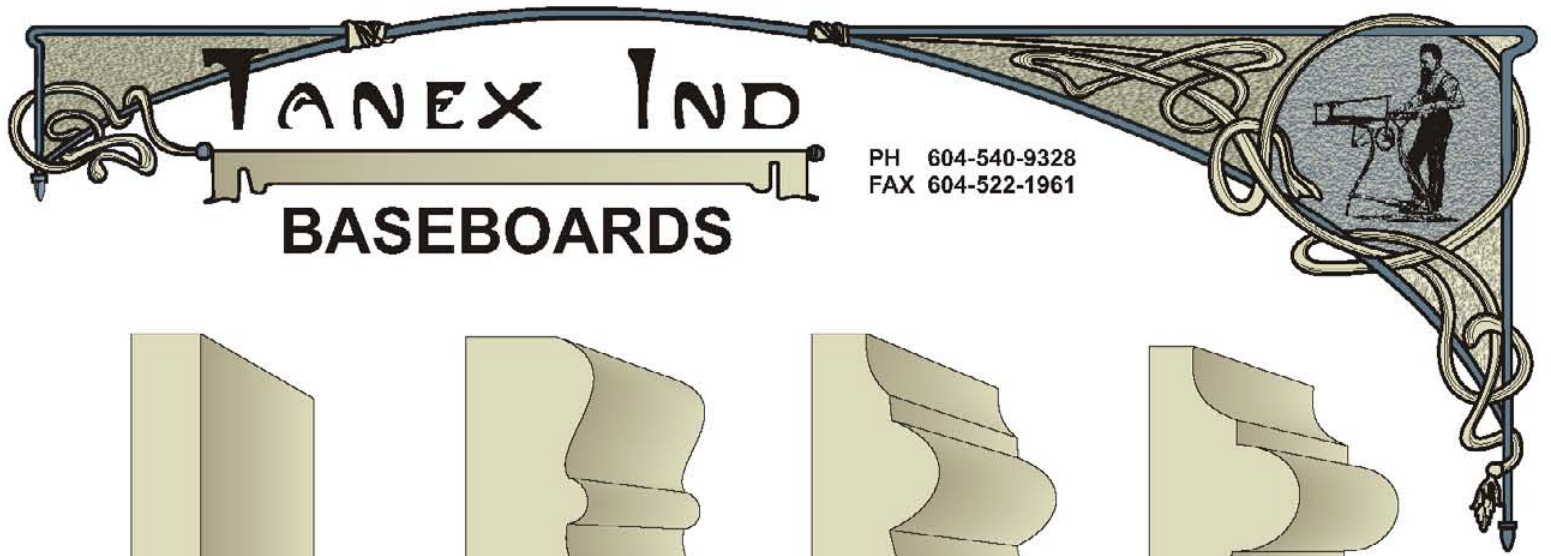

TANEX IND

BASEBOARDS

PH 604-540-9328
FAX 604-522-1961

BM800
3/4" X 7 1/4"

BM801
3/4" X 7 1/4"

BM802
3/4" X 7 1/4"

BM803
3/4" X 7 1/4"

BASEBOARDS CAN BE AVAILABLE IN 5 1/4" - 9 1/4" AND 11 1/4"

TANEX IND

PH 604-540-9328
FAX 604-522-1961

BASEBOARDS

BM804
3/4" X 7 1/4"

BM805
3/4" X 7 1/4"

BM806
3/4" X 7 1/4"

BM807
3/4" X 7 1/4"

BASEBOARDS CAN BE AVAILABLE IN 5 1/4" - 9 1/4" AND 11 1/4"