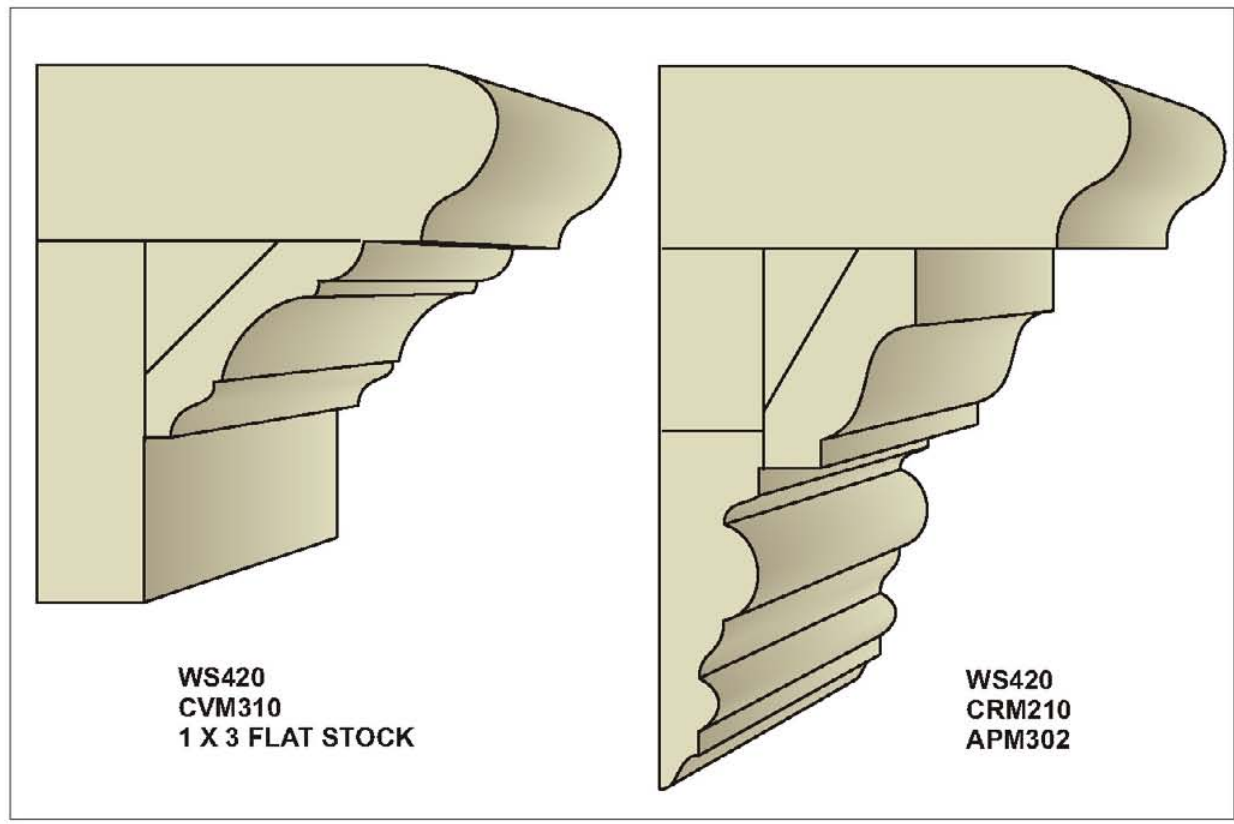

**WINDOW/
DOOR STOP**

WINDOW SILL

SM210
7/16" X 1 1/2"

WS420
1 1/4" X 3"

COMBINATION APRONS WITH WINDOW SILL

WS420
CVM310
1 X 3 FLAT STOCK

WS420
CRM210
APM302